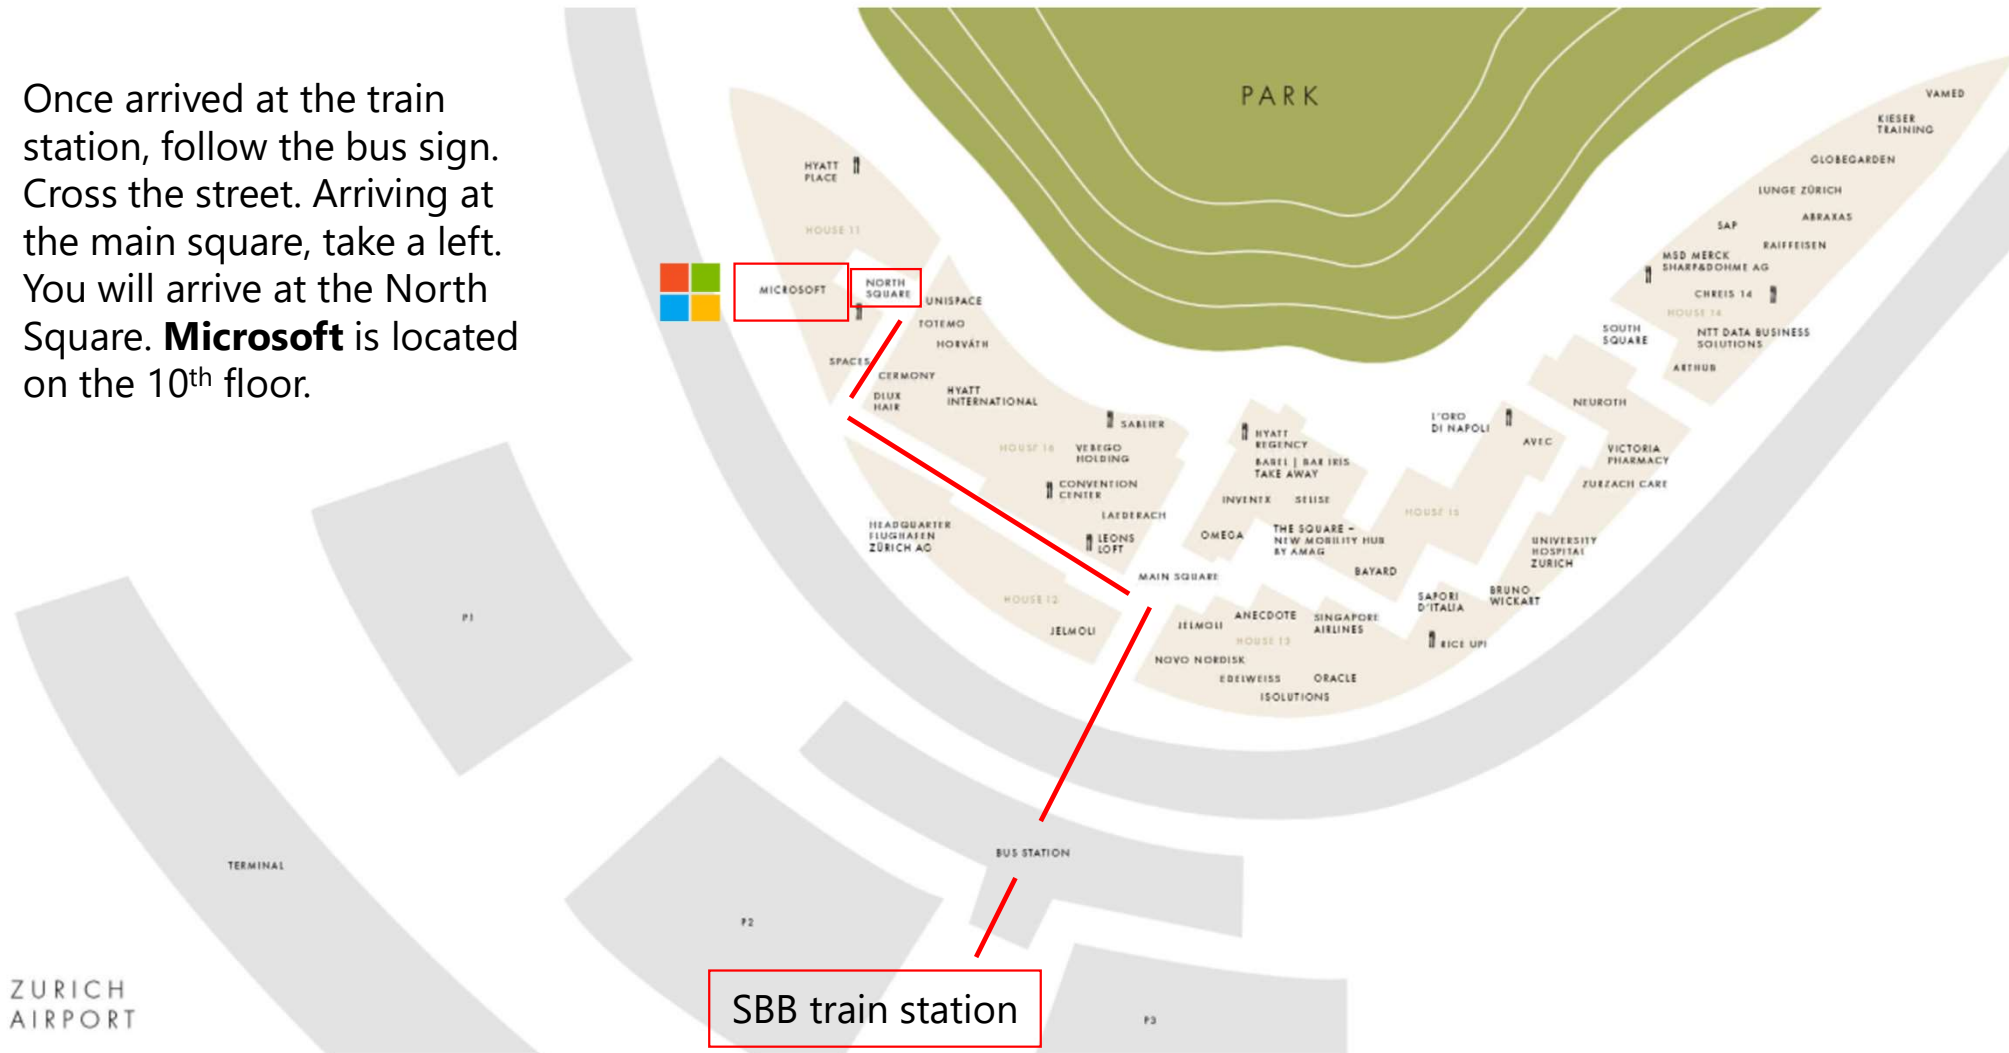

Visiting Microsoft at the Circle

Once arrived at the train station, follow the bus sign. Cross the street. Arriving at the main square, take a left. You will arrive at the North Square. **Microsoft** is located on the 10th floor.

ZÜRICH
AIRPORT